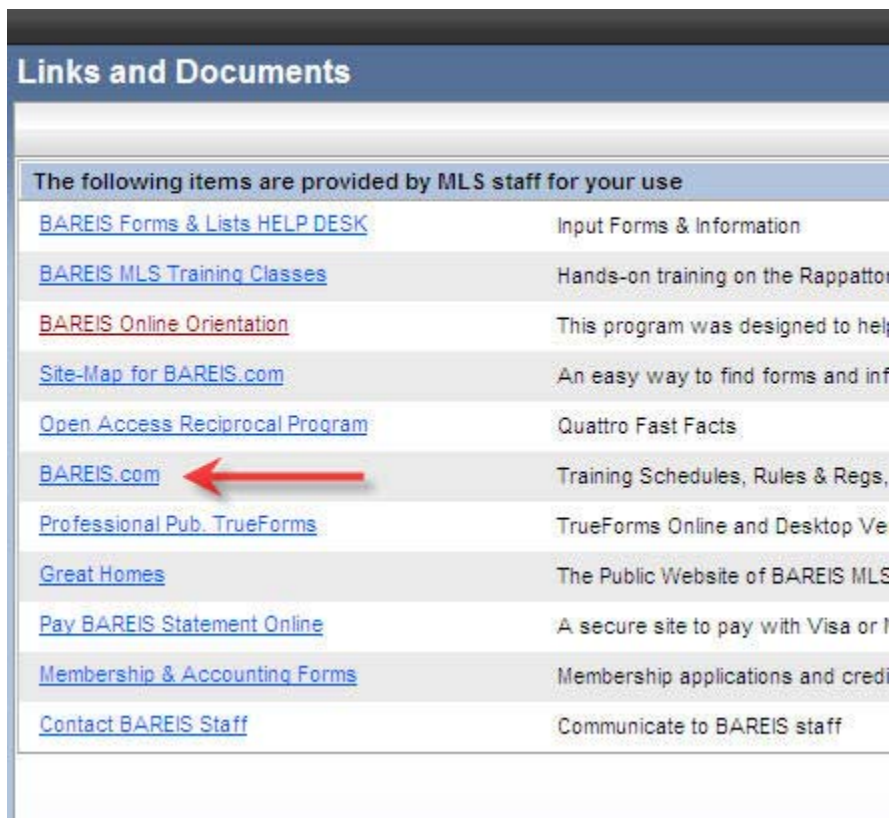

## Accessing BAREIS Rules and Regulations

From the Prospector dropdown menus select “Links” and then “Single Sign-On”.

Select the BAREIS MLS link.

## Accessing BAREIS Rules and Regulations Cont.

From the BAREIS dropdown menus select “Links” and then “Links & Documents”.

From the Links & Documents page select “BAREIS.com”