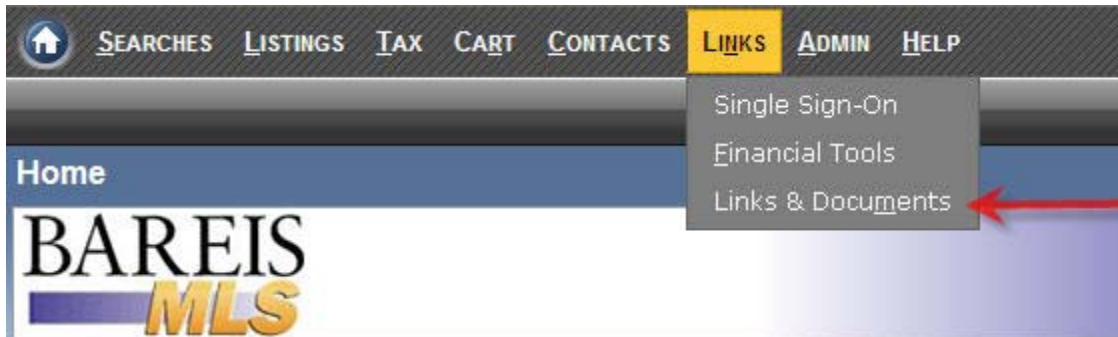

Accessing BAREIS Rules and Regulations Cont.

From the BAREIS dropdown menus select “Links” and then “Links & Documents”.