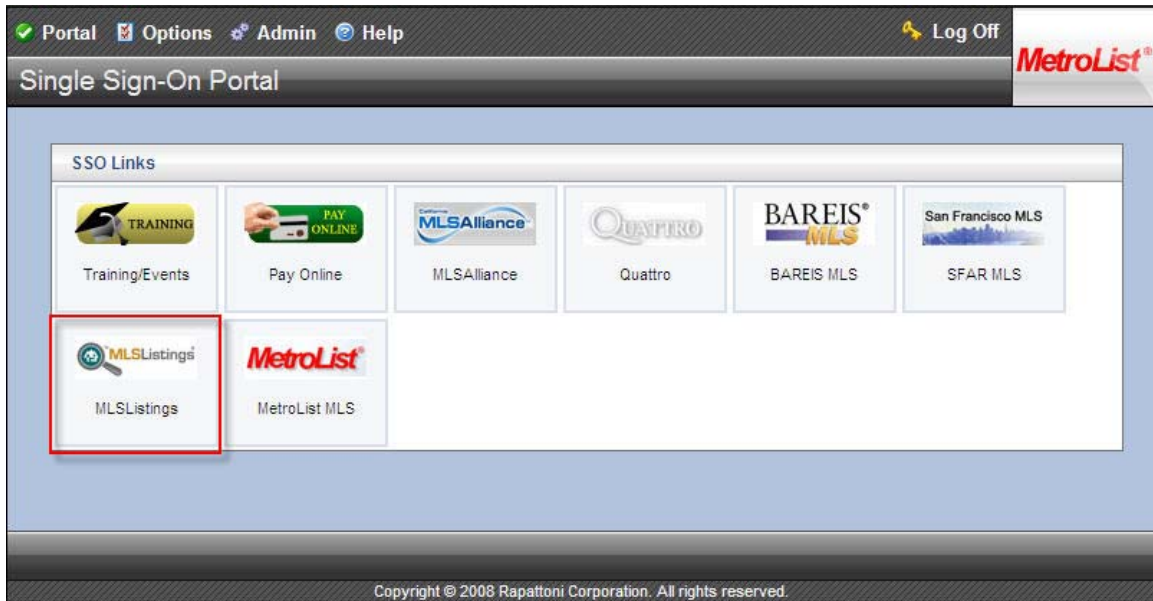

## Accessing SFAR Rules and Regulations Cont.

From the SFAR dropdown menus select “Links” and then “Links & Documents”.

From the “Links & Documents” page select “MLS Rules”.

## Accessing MLSListings Rules and Regulations

From the Prospector dropdown menus select “Links” and then “Single Sign-On”.

Select the MLSListings link.