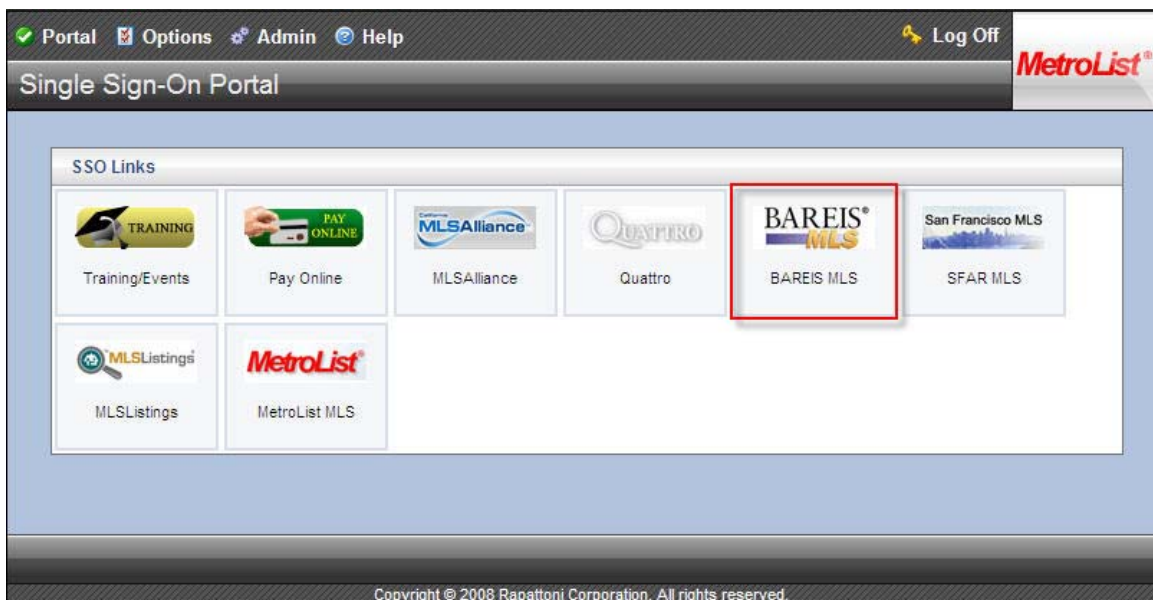

# MetroList®

Unleash The Power!

Accessing Rules and Regulations for BAREIS, SFAR, and MLSListings.

## Accessing BAREIS Rules and Regulations

From the Prospector dropdown menus select “Links” and then “Single Sign-On”.

Select the BAREIS MLS link.