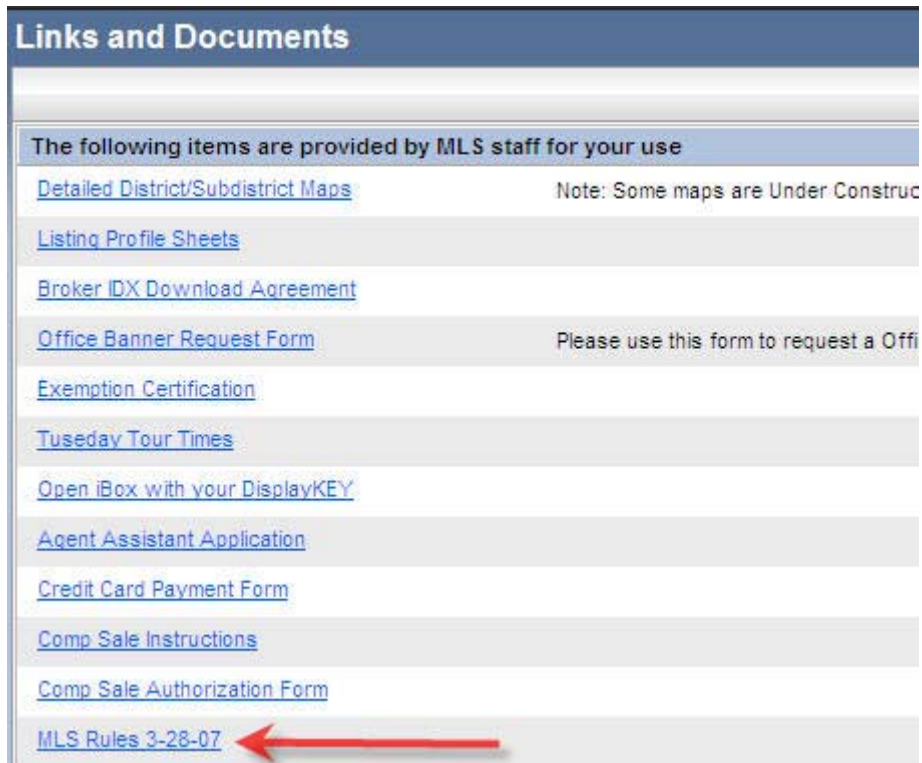

## Accessing BAREIS Rules and Regulations Cont.

From the BAREIS.com screen select “Rules & Regulations”

The screenshot shows the BAREIS.com website interface. At the top left is a house icon. To its right is the logo "BAREIS<sup>®</sup> MLS" with a key icon. Further right is the text "FOR M HOME". Below the logo is a vertical navigation menu with the following items: ABOUT BAREIS, INPUT FORMS, RULES & REGULATIONS, TOUR INFORMATION, MEMBER FORMS, HELP DESK, IDX Information, and MLS System Training. The "RULES & REGULATIONS" item is highlighted with a red arrow. To the right of the menu is a list of links: Background & History, Survey Results - 2008 Data Utilization St, Data Share Programs - Single Sign-On A, BAREIS Position on CAR's Statewide ML, MLS Advisory Board, Board of Directors, & B, Locations & Service Centers, and Statistics. At the bottom of the page, there is a link for "BAREIS.com Site Map" and copyright information: "Copyright © 2009 by Bay Area Real Estate Infor. All rights reserved. 153 Stony Circle, Suite 200, Santa Rosa, CA 95405".

## Accessing SFAR Rules and Regulations

From the Prospector dropdown menus select “Links” and then “Single Sign-On”.

Select the SFAR MLS link.

## Accessing SFAR Rules and Regulations Cont.

From the SFAR dropdown menus select “Links” and then “Links & Documents”.

From the “Links & Documents” page select “MLS Rules”.