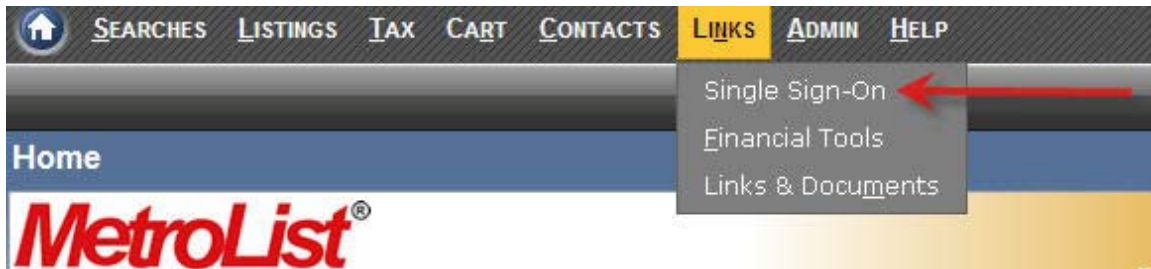

Accessing SFAR Rules and Regulations

From the Prospector dropdown menus select “Links” and then “Single Sign-On”.