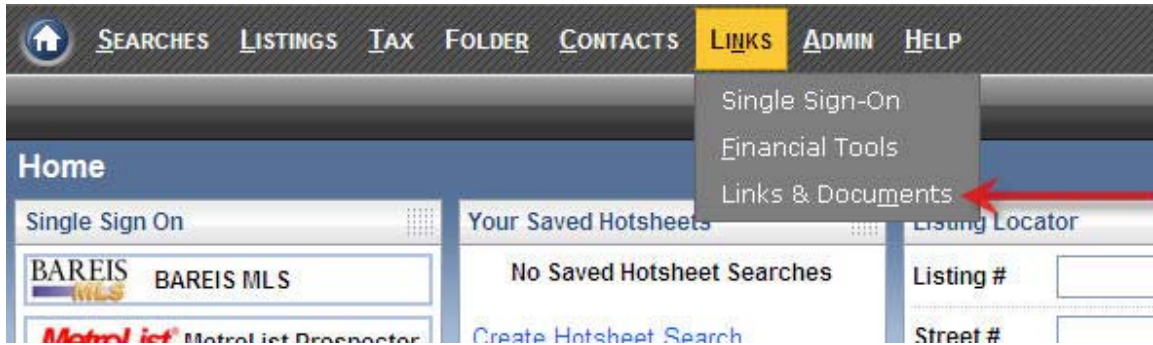

Accessing SFAR Rules and Regulations Cont.

From the SFAR dropdown menus select “Links” and then “Links & Documents”.