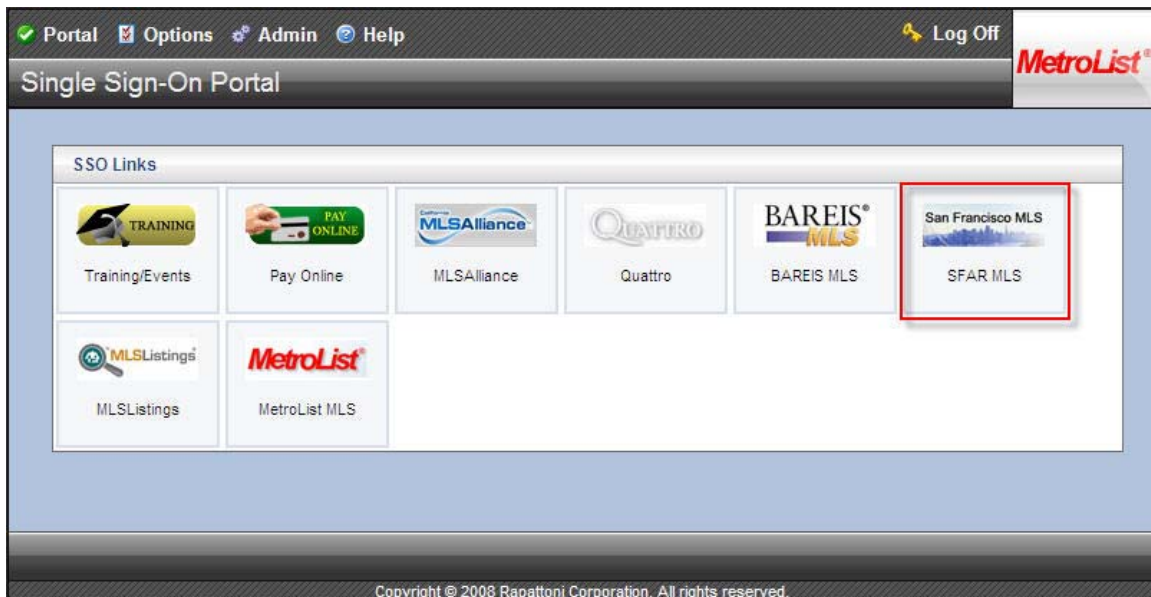

Select the SFAR MLS link.